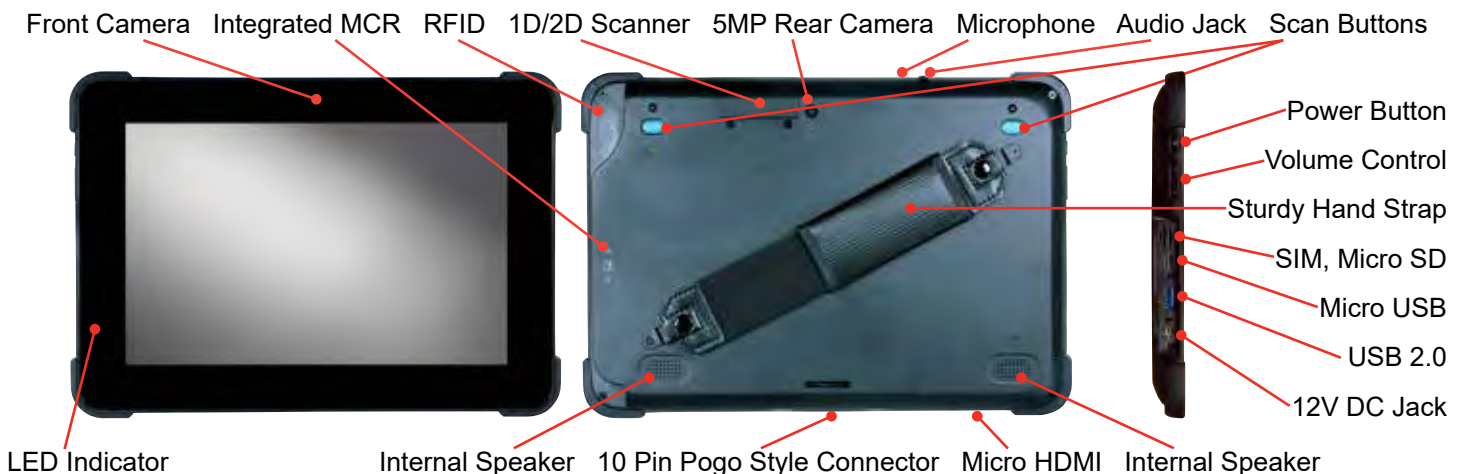

Application Examples

The HM626R Tablet is ideal for applications where mobility is essential. Use Hisense tablets to break up long lines and speed checkouts:

- Ice cream, yogurt, coffee, sandwich and other quick service restaurants.
- Food trucks, fair stands, carnivals and mobile concessions.
- Small cafes or outdoor cafes.
- Counter service and fast casual restaurants.
- Landscape or garden shops.
- Retail liquor, beer, wine, tobacco, gifts and specialty stores.