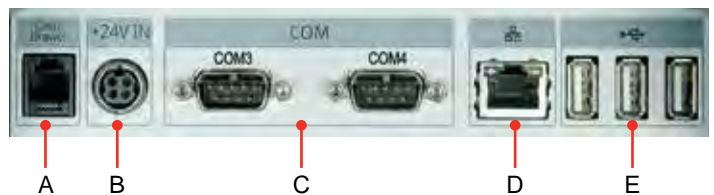

HM626R 10" Rugged Tablet shown with Optional Smart Dock.

Optional Smart Dock

- **A** RJ12 Cash Drawer Port – Maximum 1 Drawer – Supports Open/Close (For Cash Drawer w/o Printer)
- **B** 24V DC In
- **C** COM3 COM4 DB9M RS232C Ports
- **D** RJ45 Ethernet Port (100Mbps LAN)
- **E** Three USB V2.0 Ports