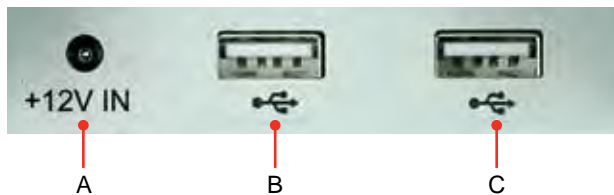

Optional Charging Dock

- **A** 12V DC In
- **B** USB V2.0 Port
- **C** USB V2.0 Port

Note: USB Ports could be used for connection of keyboard, mouse or file transfers. The ports are not intended for connecting peripherals or using the tablet as a wired workstation.