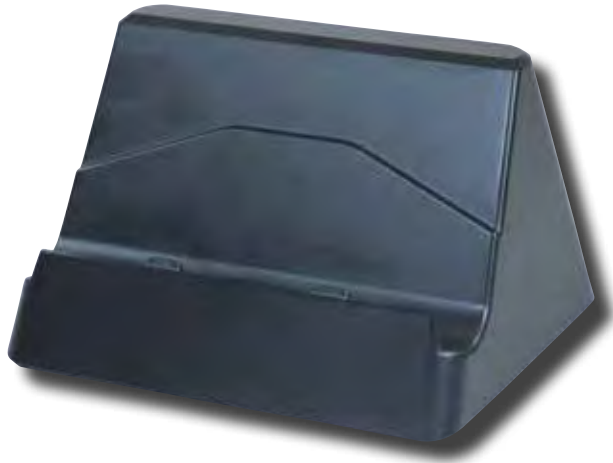

HM626R – 10" Rugged Android Tablet

Transform Your HM626R Tablet Into a Robust Stationary Workstation

Choose the optional Charging Dock as a convenient way to recharge your HM626R tablet. Use the optional Smart Dock with multiple communication ports and connect to a wide range of peripheral devices for a highly integrated workstation.

Smart Dock Features

- Choose Between a Smart Dock and a Smart Dock with an Integrated 2" Thermal Receipt Printer
- Dual Articulating Stand
- Power Supply Included
- Standard Keylock For a Secure Connection

Note: Tablets do not communicate with Charging Dock or Smart Dock when removed.

Optional Charging Dock.