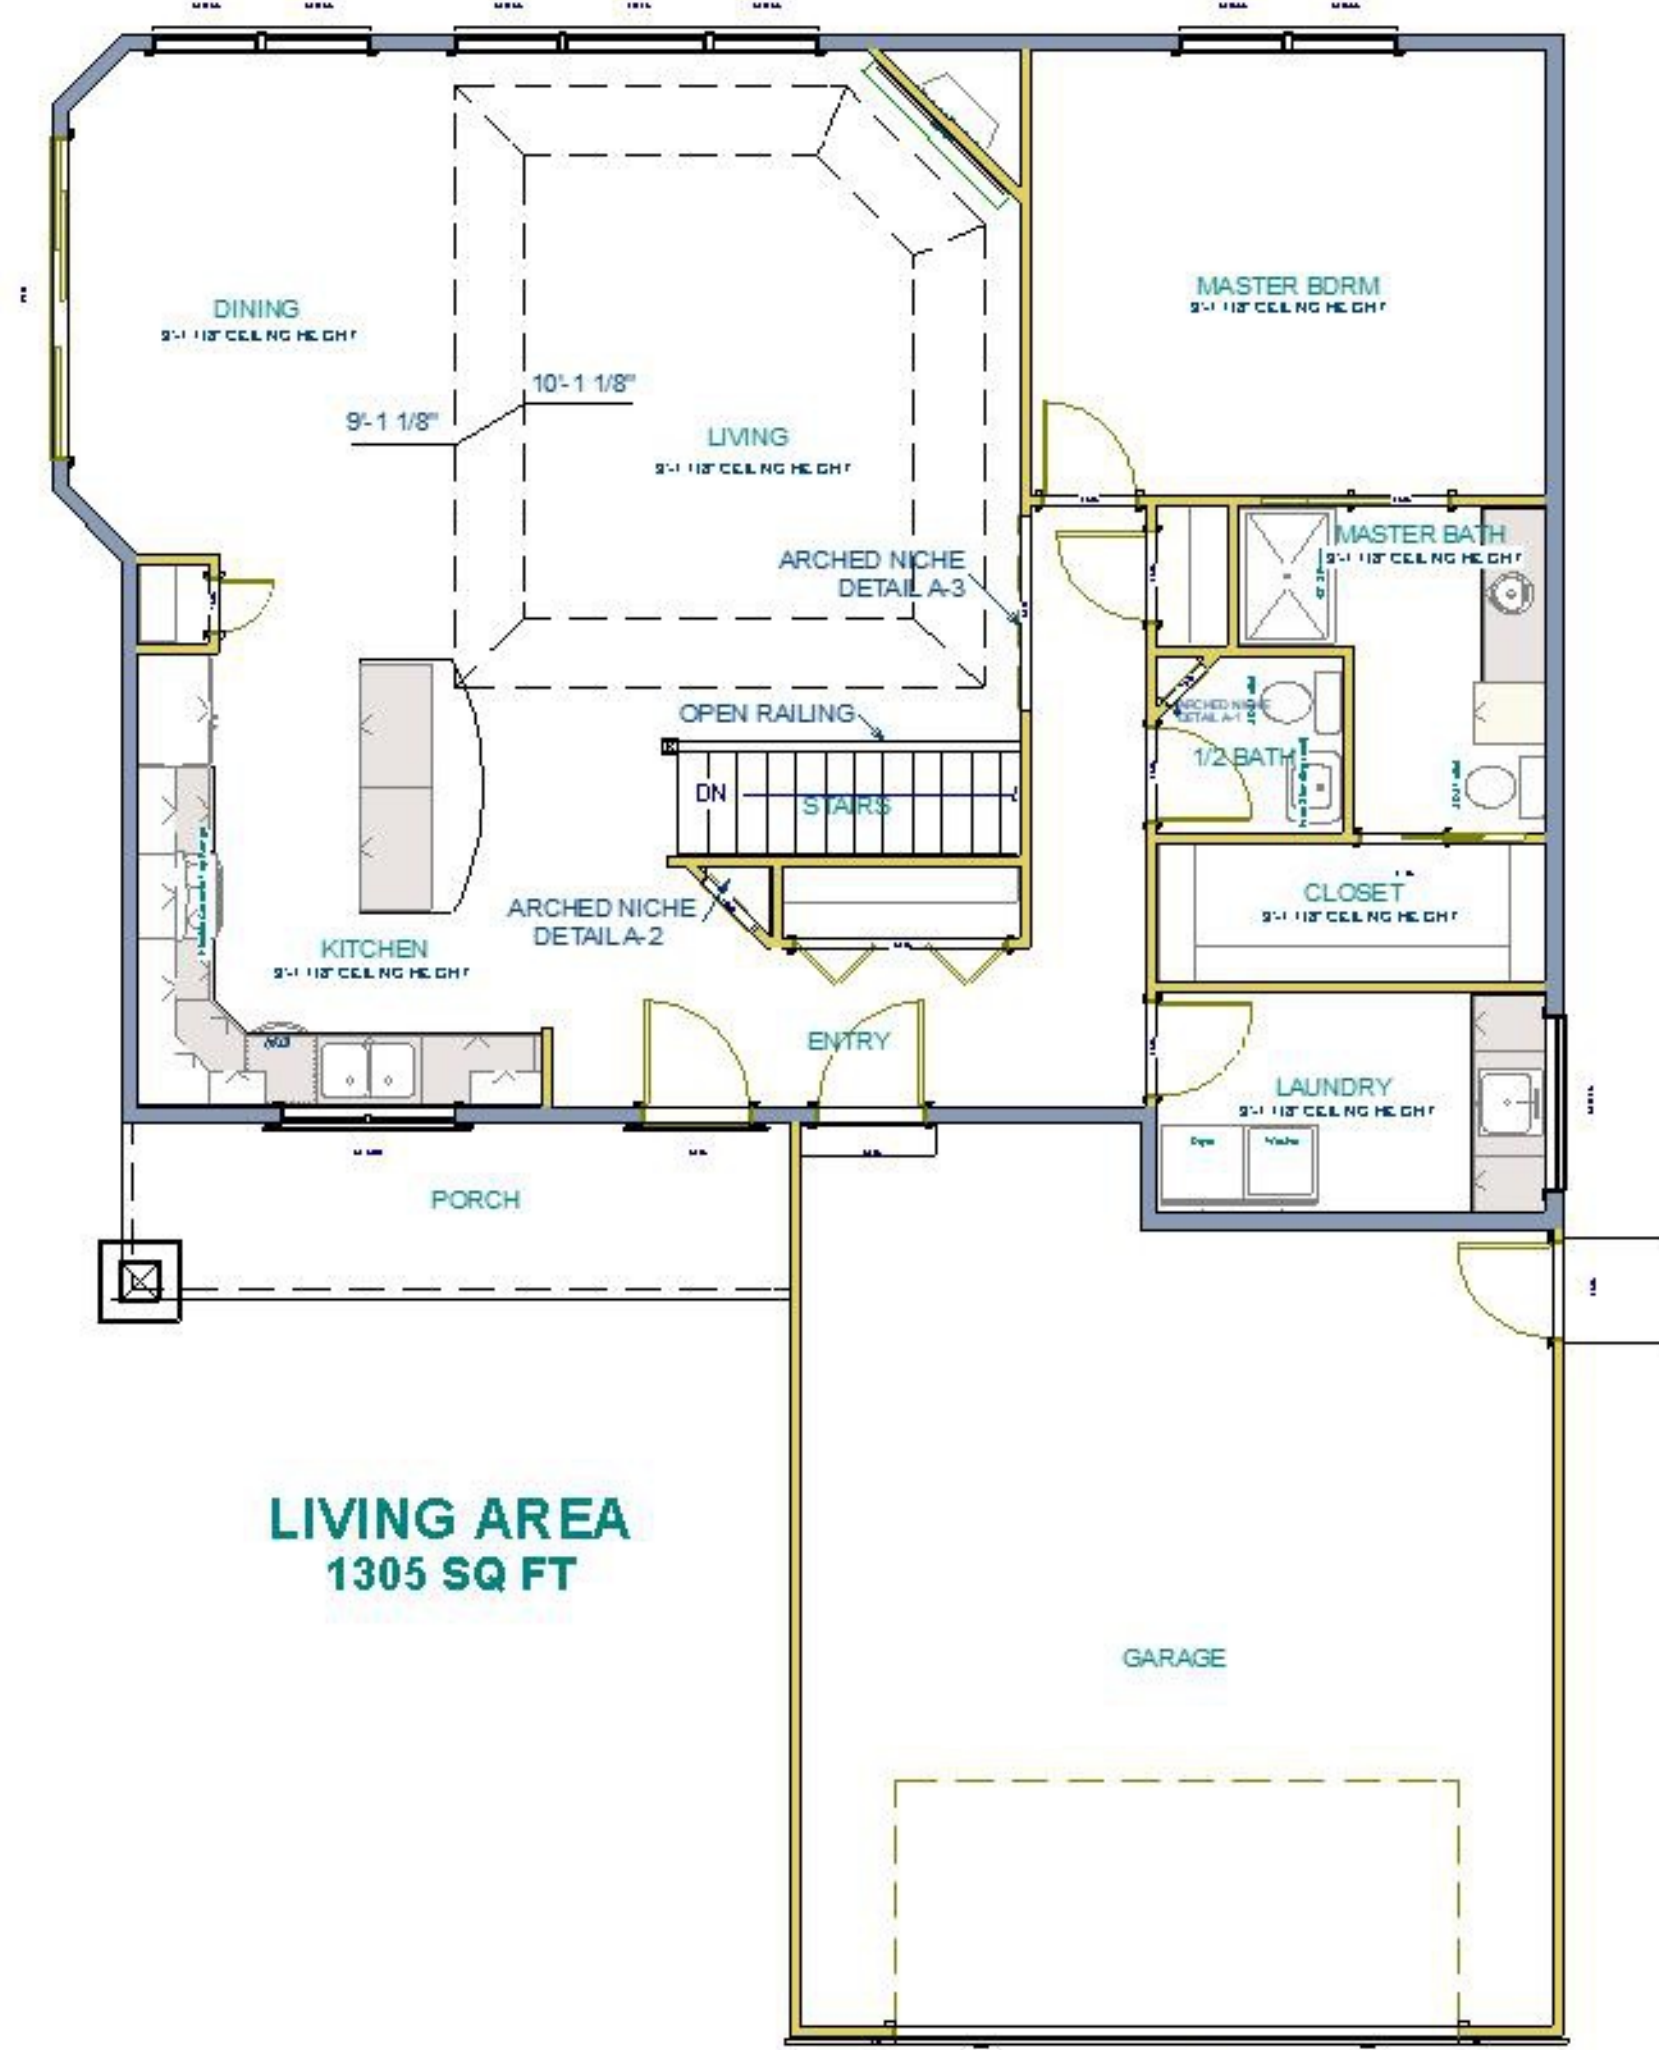

CARRIAGE HOME 2550

PROJECT DESCRIPTION:
CARRIAGE 2550

DRAWINGS PROVIDED BY:
ERBES CONSTRUCTION

DATE:

8/3/2022

SHEET:

A-5