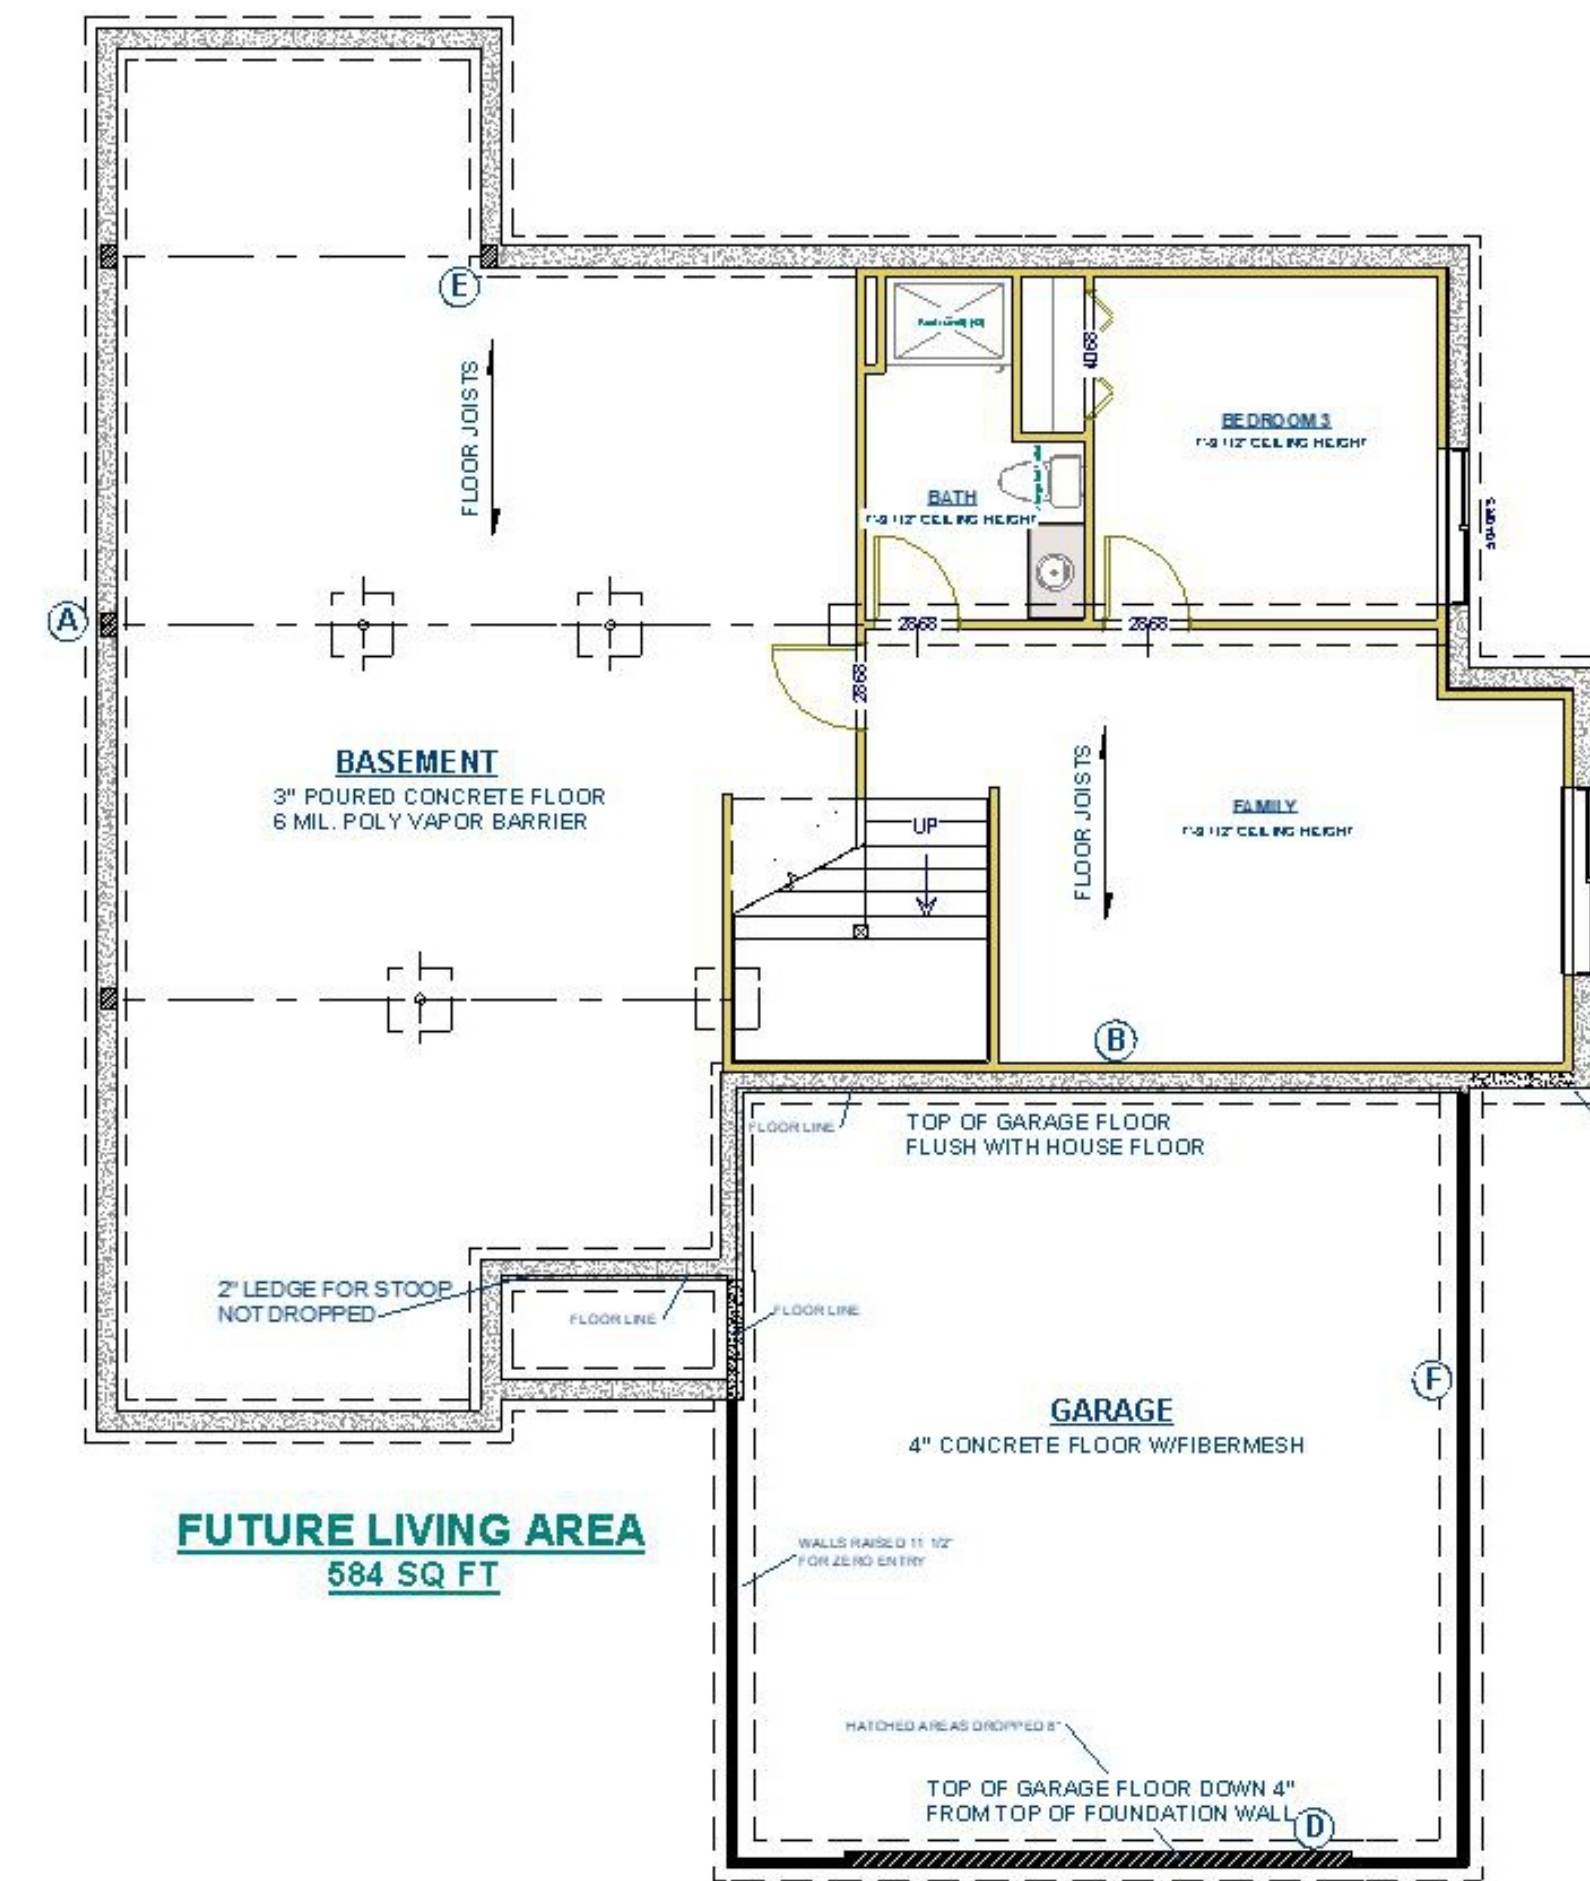

NO.	REVISION DESCRIPTION	BY	DATE
1		M.D.E	
2		M.D.E	
3		M.D.E	
4		M.D.E	
5		M.D.E	

COPYRIGHT 2022 ERBES CONSTRUCTION LTD. IT IS UNLAWFUL FOR ANYONE TO REPRODUCE OR TRANSMIT THESE OR ANY PARTS OF THESE PLANS WITHOUT THE WRITTEN PERMISSION OF ERBES CONSTRUCTION LTD. ERBES CONSTRUCTION LTD. RESERVES THE RIGHT TO USE ALL OR PARTS OF THESE PLANS IN THE FUTURE.

CARRIAGE HOME 555

PROJECT DESCRIPTION:
GREYSTONE SPEC 555

DRAWINGS PROVIDED BY:
MARK ERBES

DATE:

8/2/2022

SHEET:

A-7