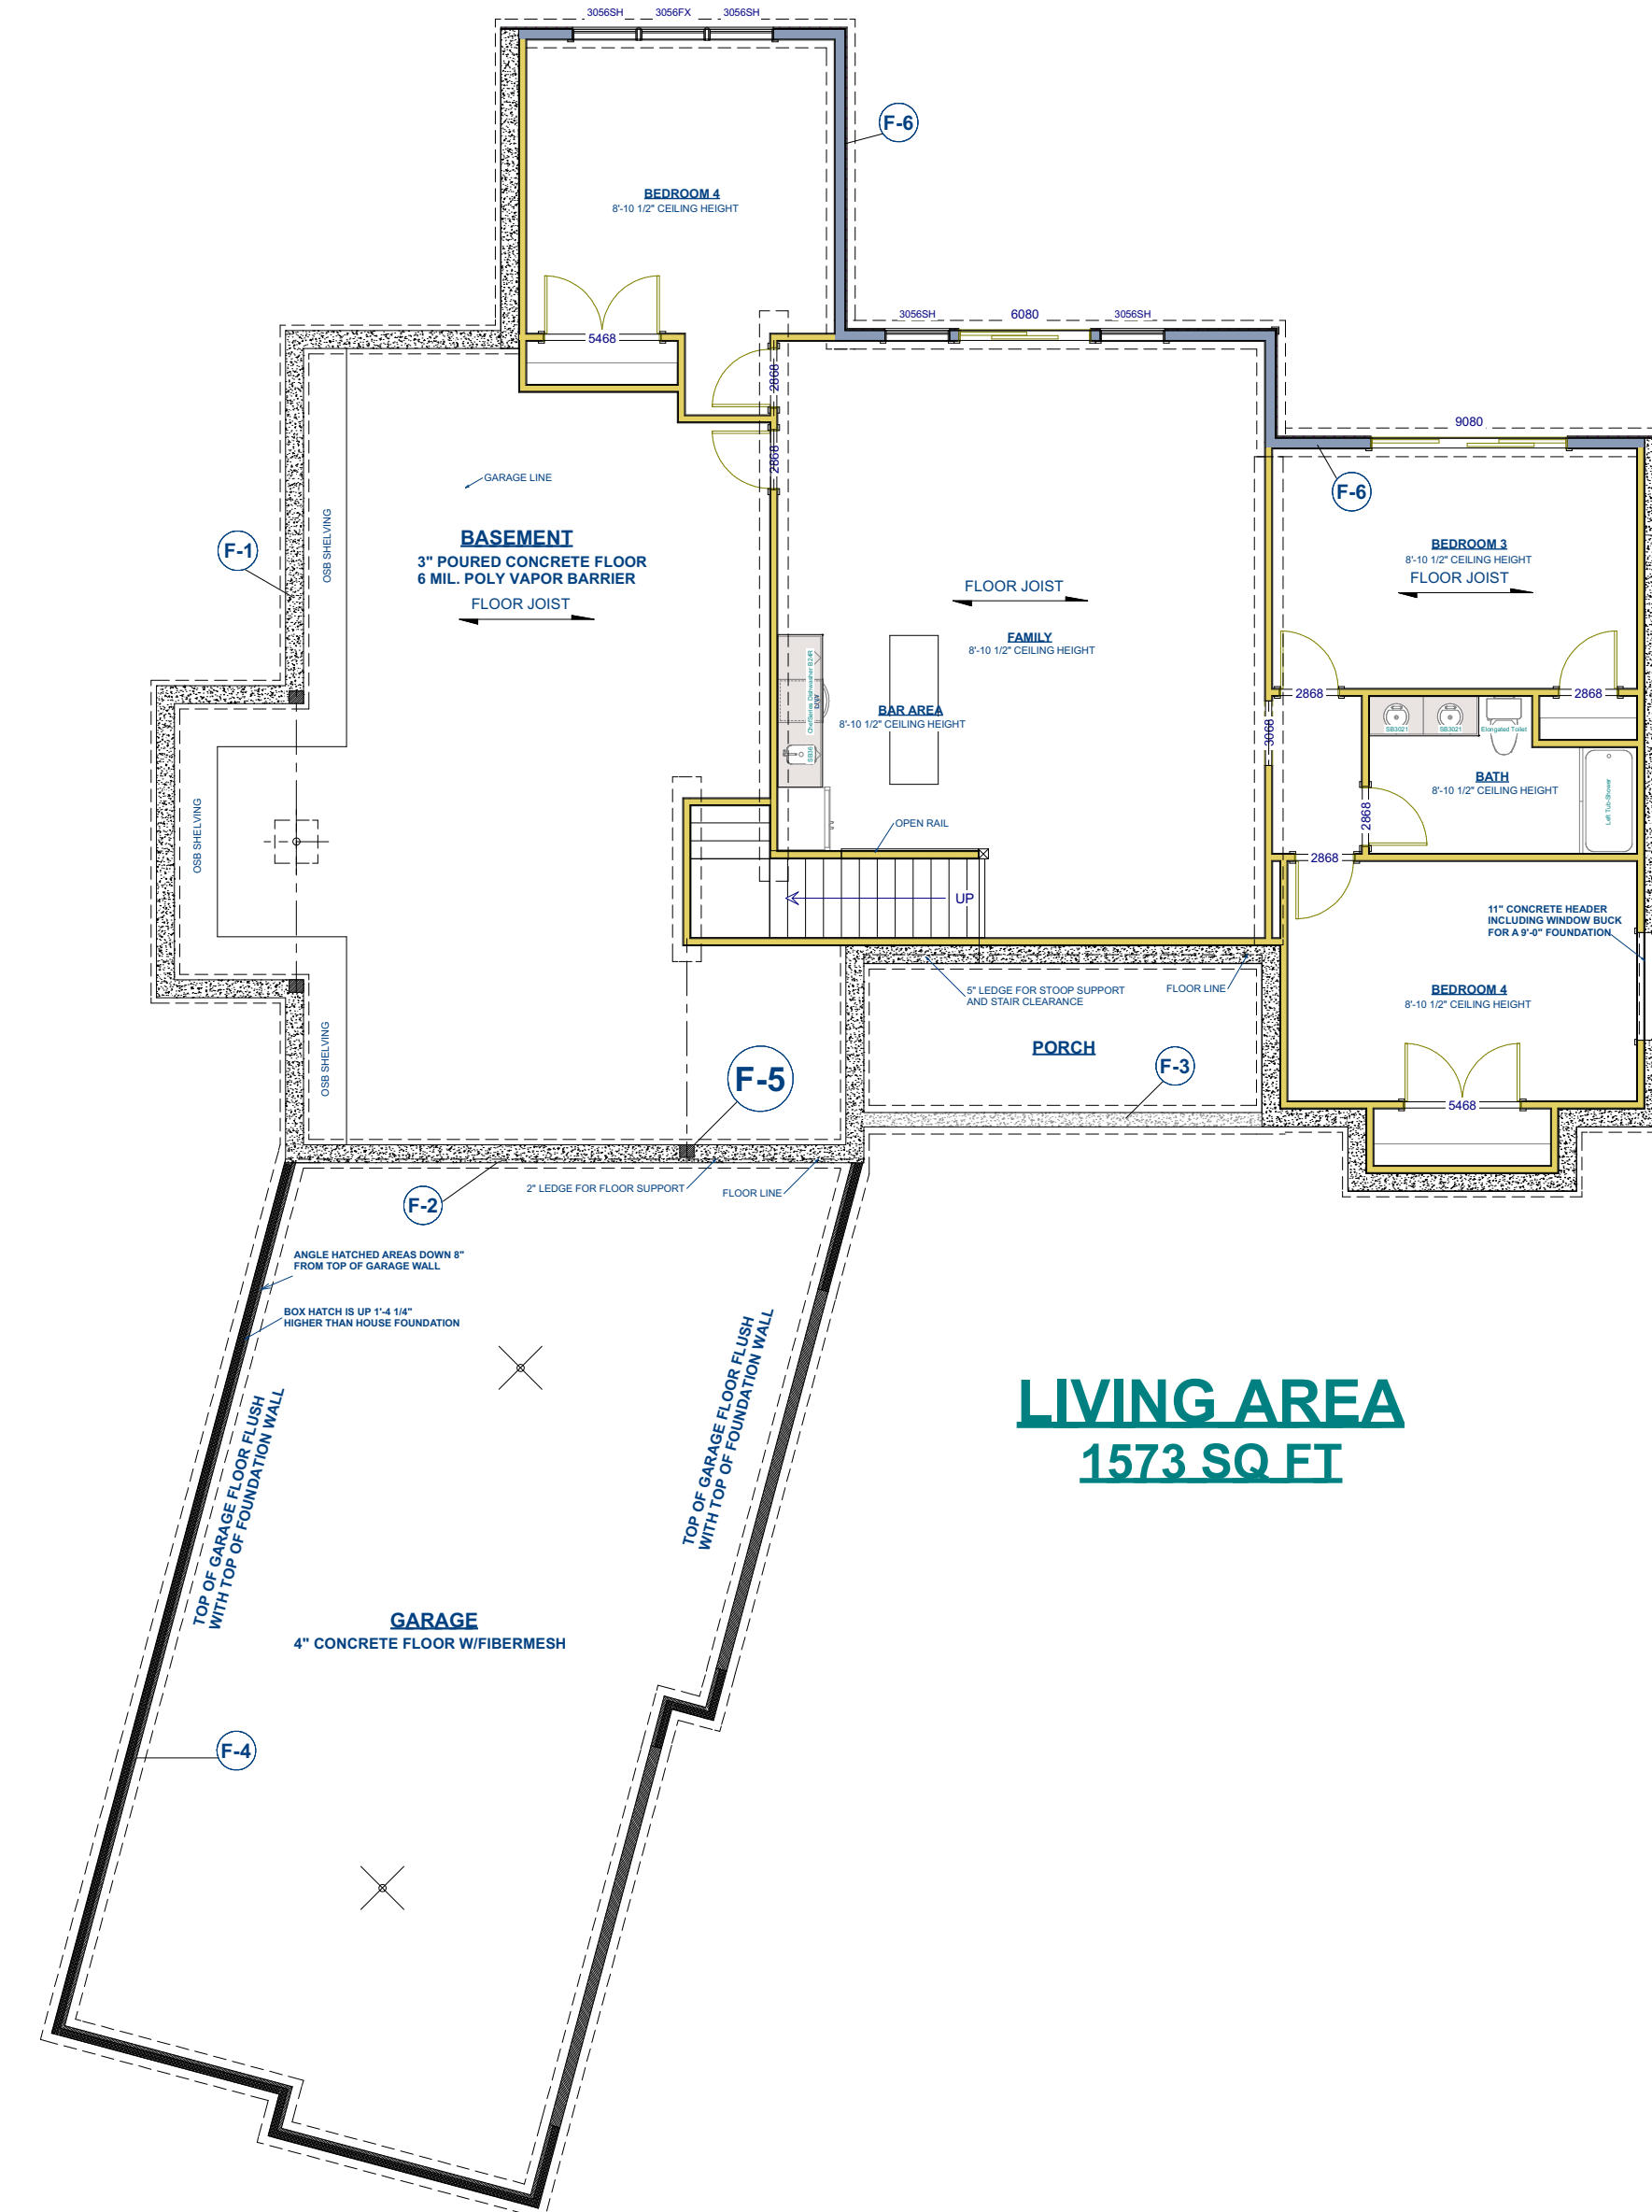

RIVER RIDGE

ERBES CONSTRUCTION LTD

PROJECT DESCRIPTION:
RIVER RIDGE

DRAWINGS PROVIDED BY:
ERBES CONSTRUCTION

DATE:

9/12/2023

SHEET:

A-5