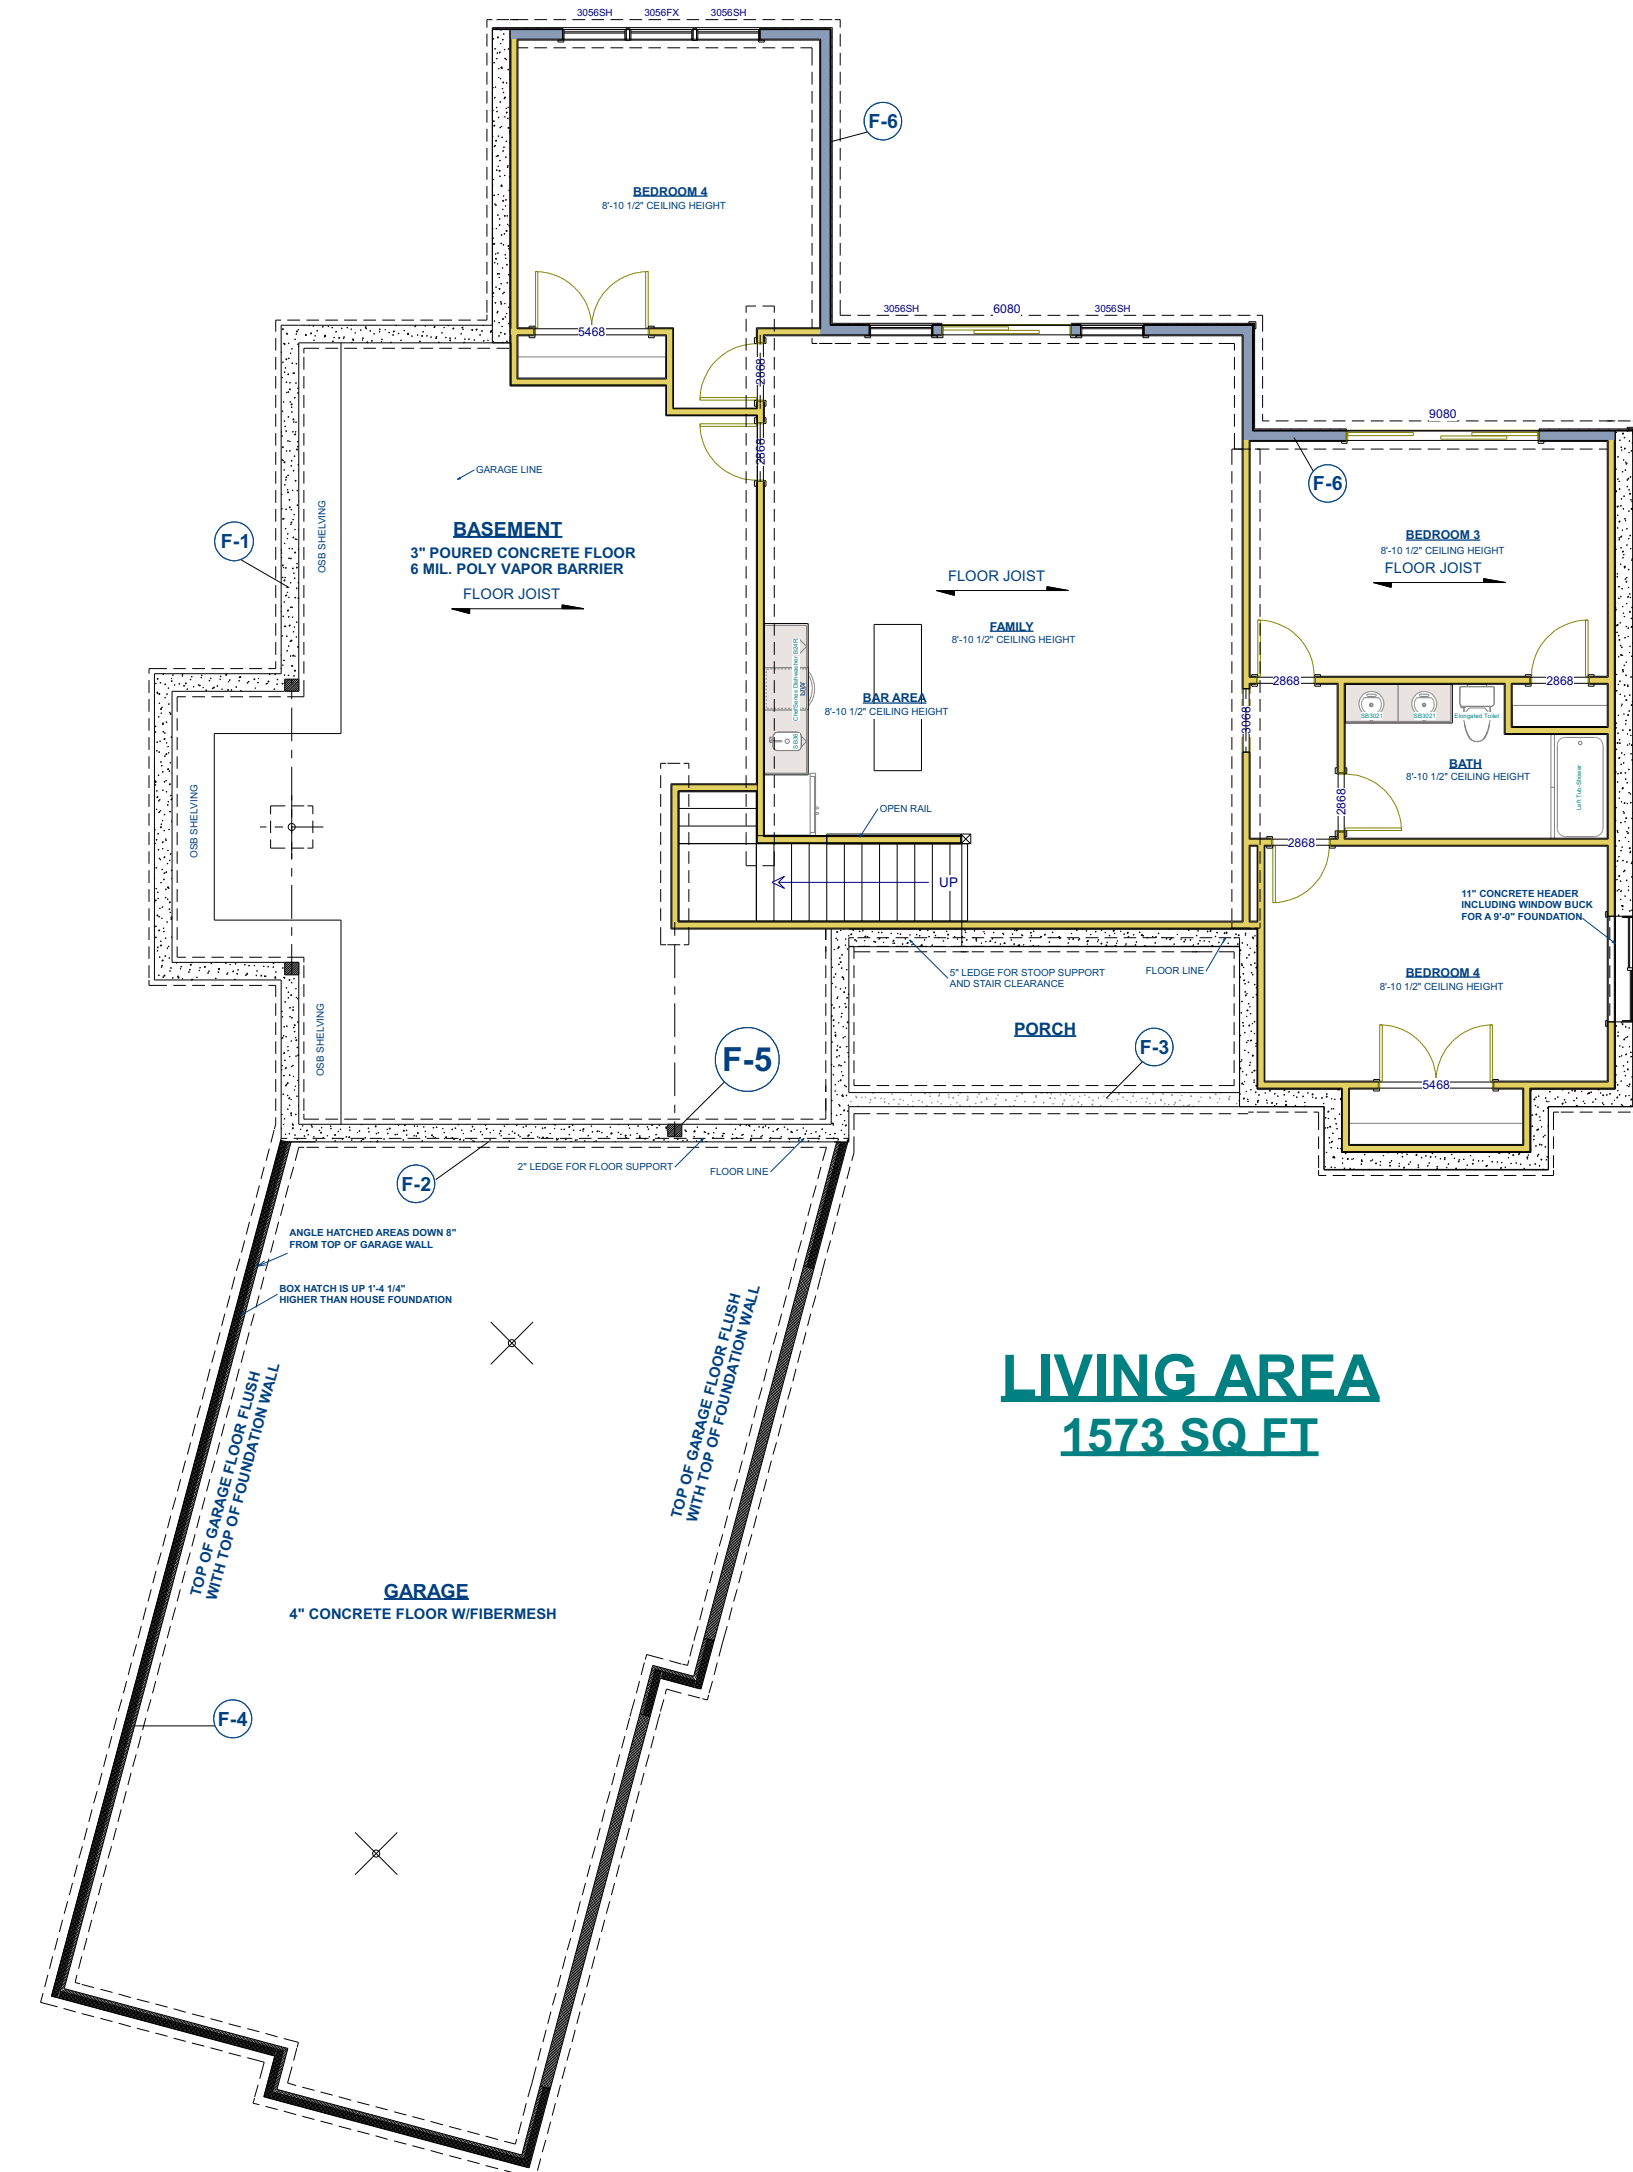

RIVER RIDGE

ERBES

CONSTRUCTION • LTD

NO.	REVISION DESCRIPTION	BY	DATE
1		M.D.E	
2		M.D.E	
3		M.D.E	
4		M.D.E	
5		M.D.E	

COPYRIGHT 2021 ERBES CONSTRUCTION LTD. IT IS UNLAWFUL FOR ANYONE TO USE OR REPRODUCE BY ANY MEANS ALL OR ANY PART OF THESE PLANS WITHOUT THE WRITTEN PERMISSION OF ERBES CONSTRUCTION LTD. ERBES CONSTRUCTION LTD. RESERVES THE RIGHT TO USE ALL OR PARTS OF THESE PLANS IN THE FUTURE.

PROJECT DESCRIPTION:
RIVER RIDGE

DRAWINGS PROVIDED BY:
ERBES CONSTRUCTION

DATE:

11/18/2020

SHEET:

A-5