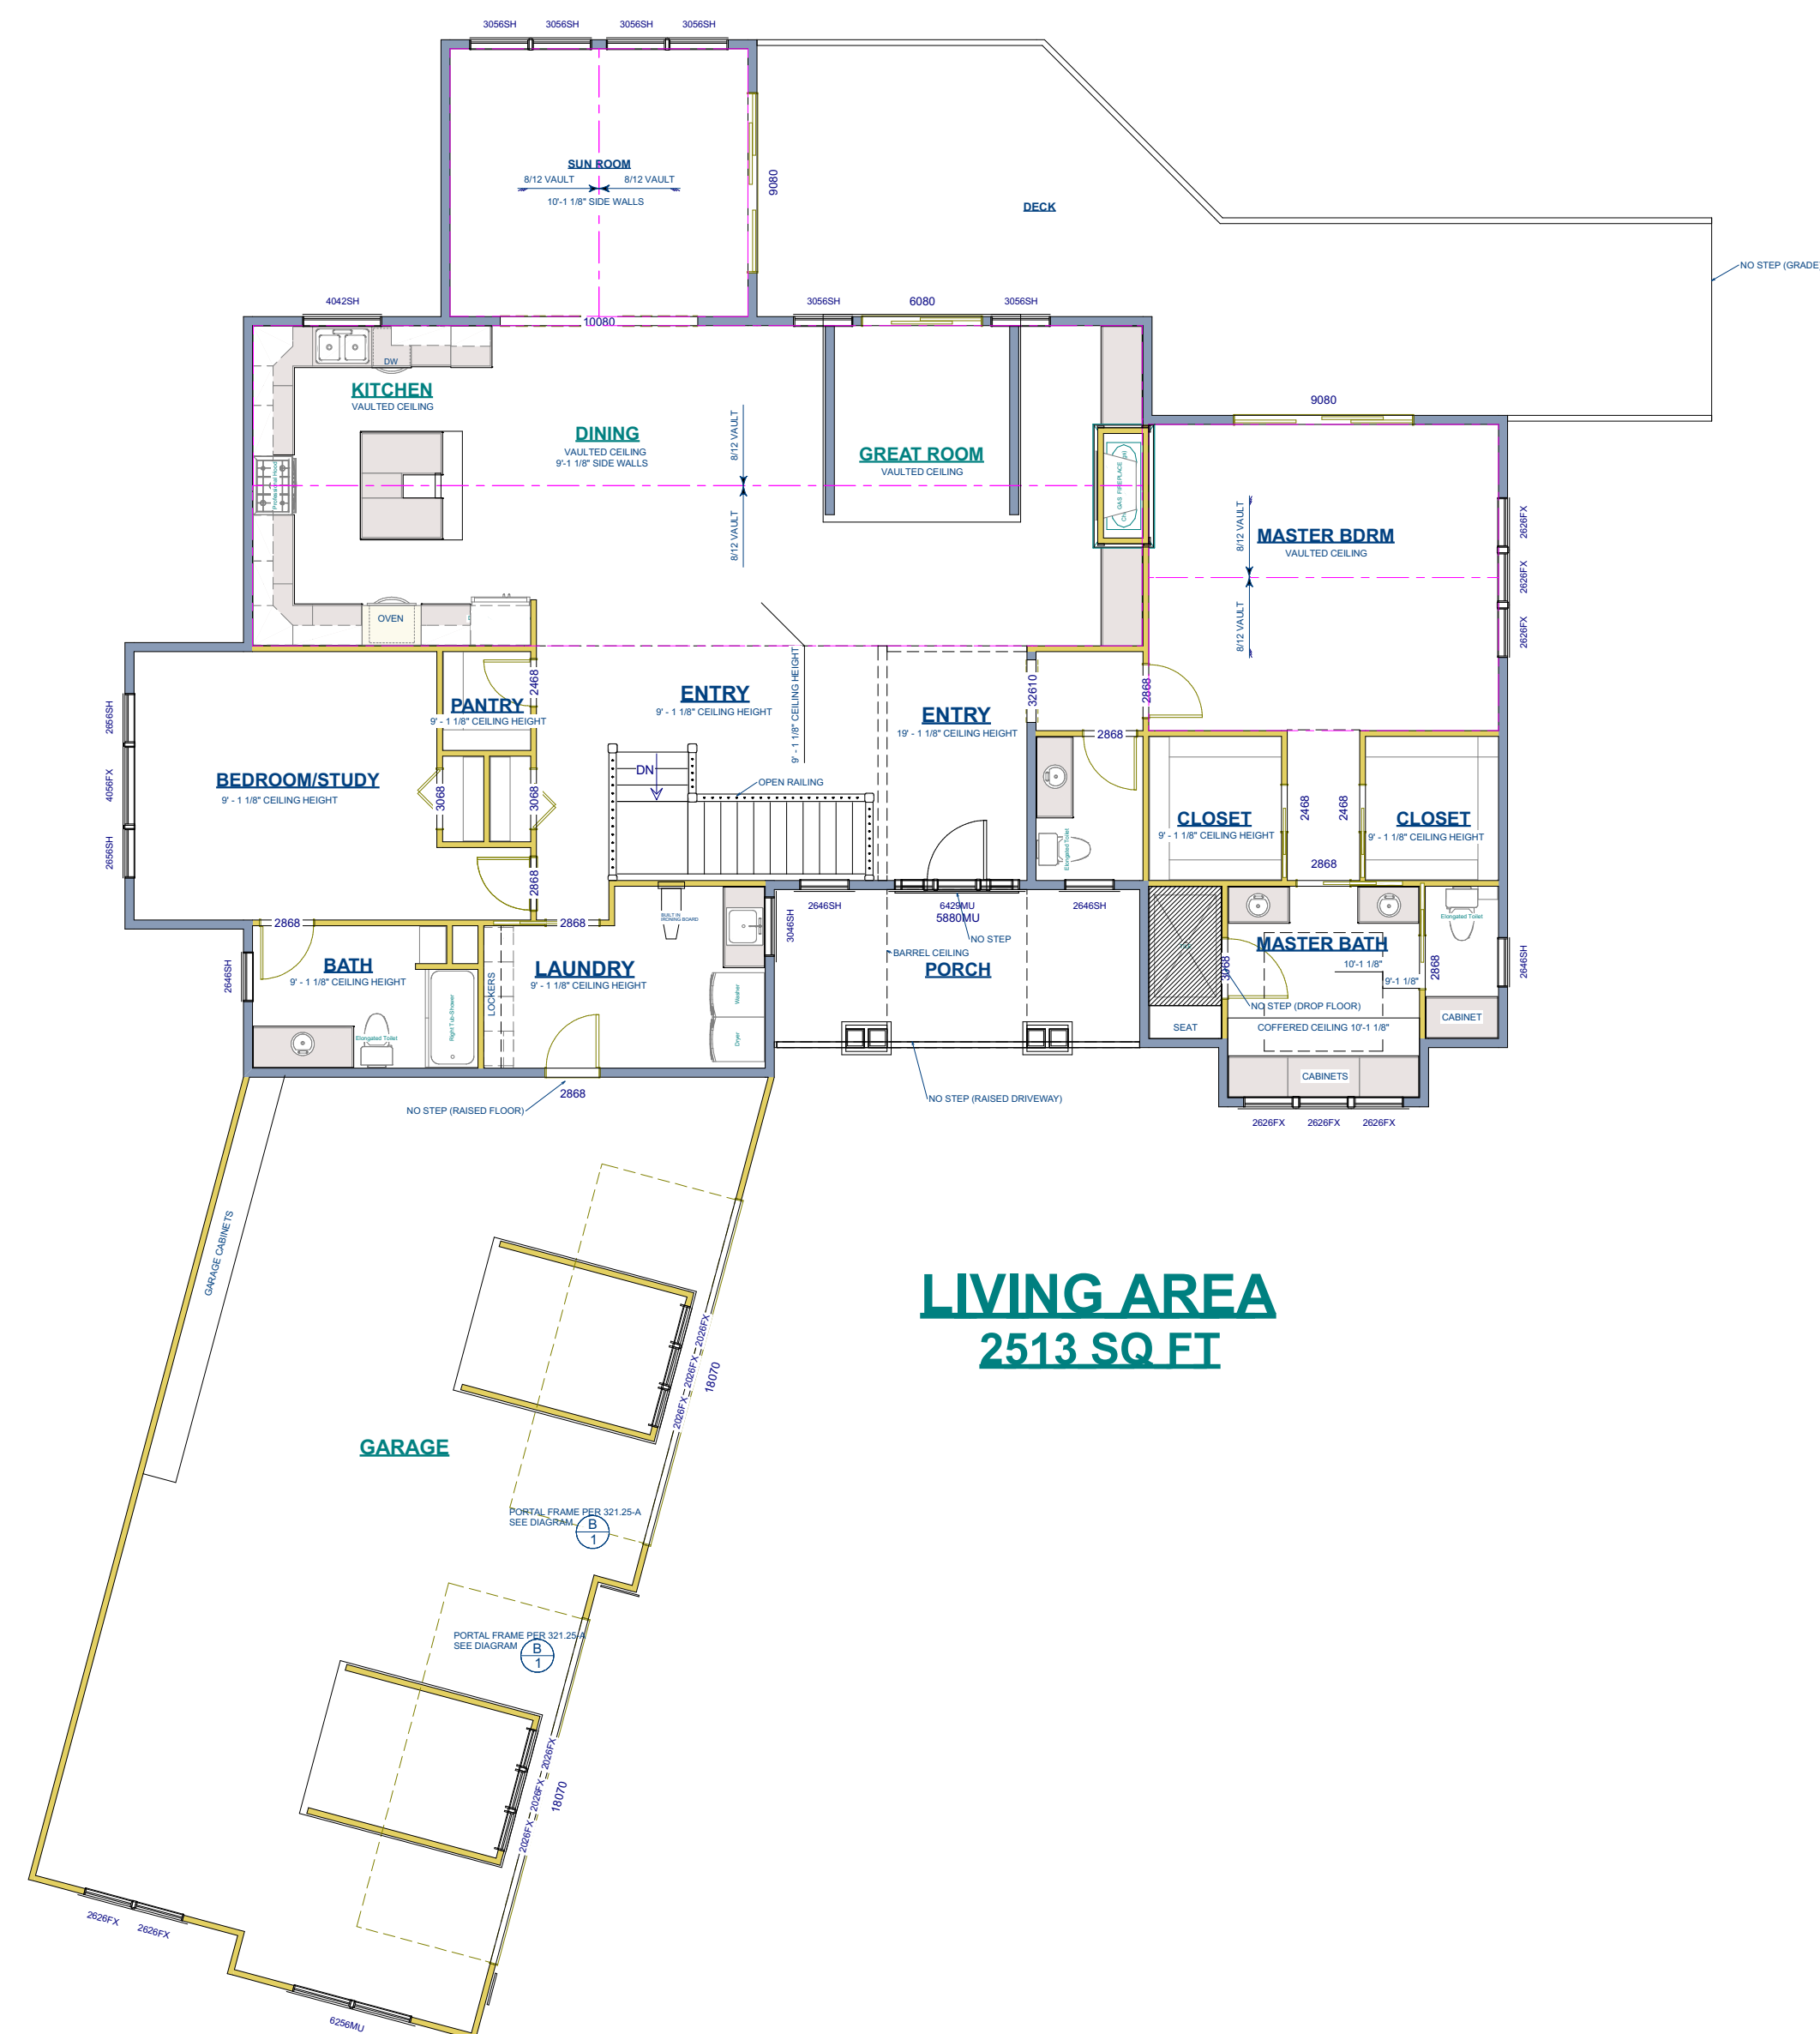

NO.	REVISION DESCRIPTION	BY	DATE
1		M.D.E	
2		M.D.E	
3		M.D.E	
4		M.D.E	
5		M.D.E	

COPYRIGHT 2023 ERBES CONSTRUCTION LTD. IT IS UNLAWFUL FOR ANYONE TO REPRODUCE OR TRANSMIT IN ANY FORM OR BY ANY MEANS, ELECTRONIC OR MECHANICAL, INCLUDING PHOTOCOPYING, RECORDING, OR BY ANY INFORMATION STORAGE AND RETRIEVAL SYSTEM, WITHOUT THE WRITTEN PERMISSION OF ERBES CONSTRUCTION LTD. ERBES CONSTRUCTION LTD. RESERVES THE RIGHT TO USE ALL OR PARTS OF THESE PLANS IN THE FUTURE.

RIVER RIDGE

ERBES CONSTRUCTION LTD

PROJECT DESCRIPTION:
RIVER RIDGE

DRAWINGS PROVIDED BY:
ERBES CONSTRUCTION

DATE:

9/12/2023

SHEET:

A-5